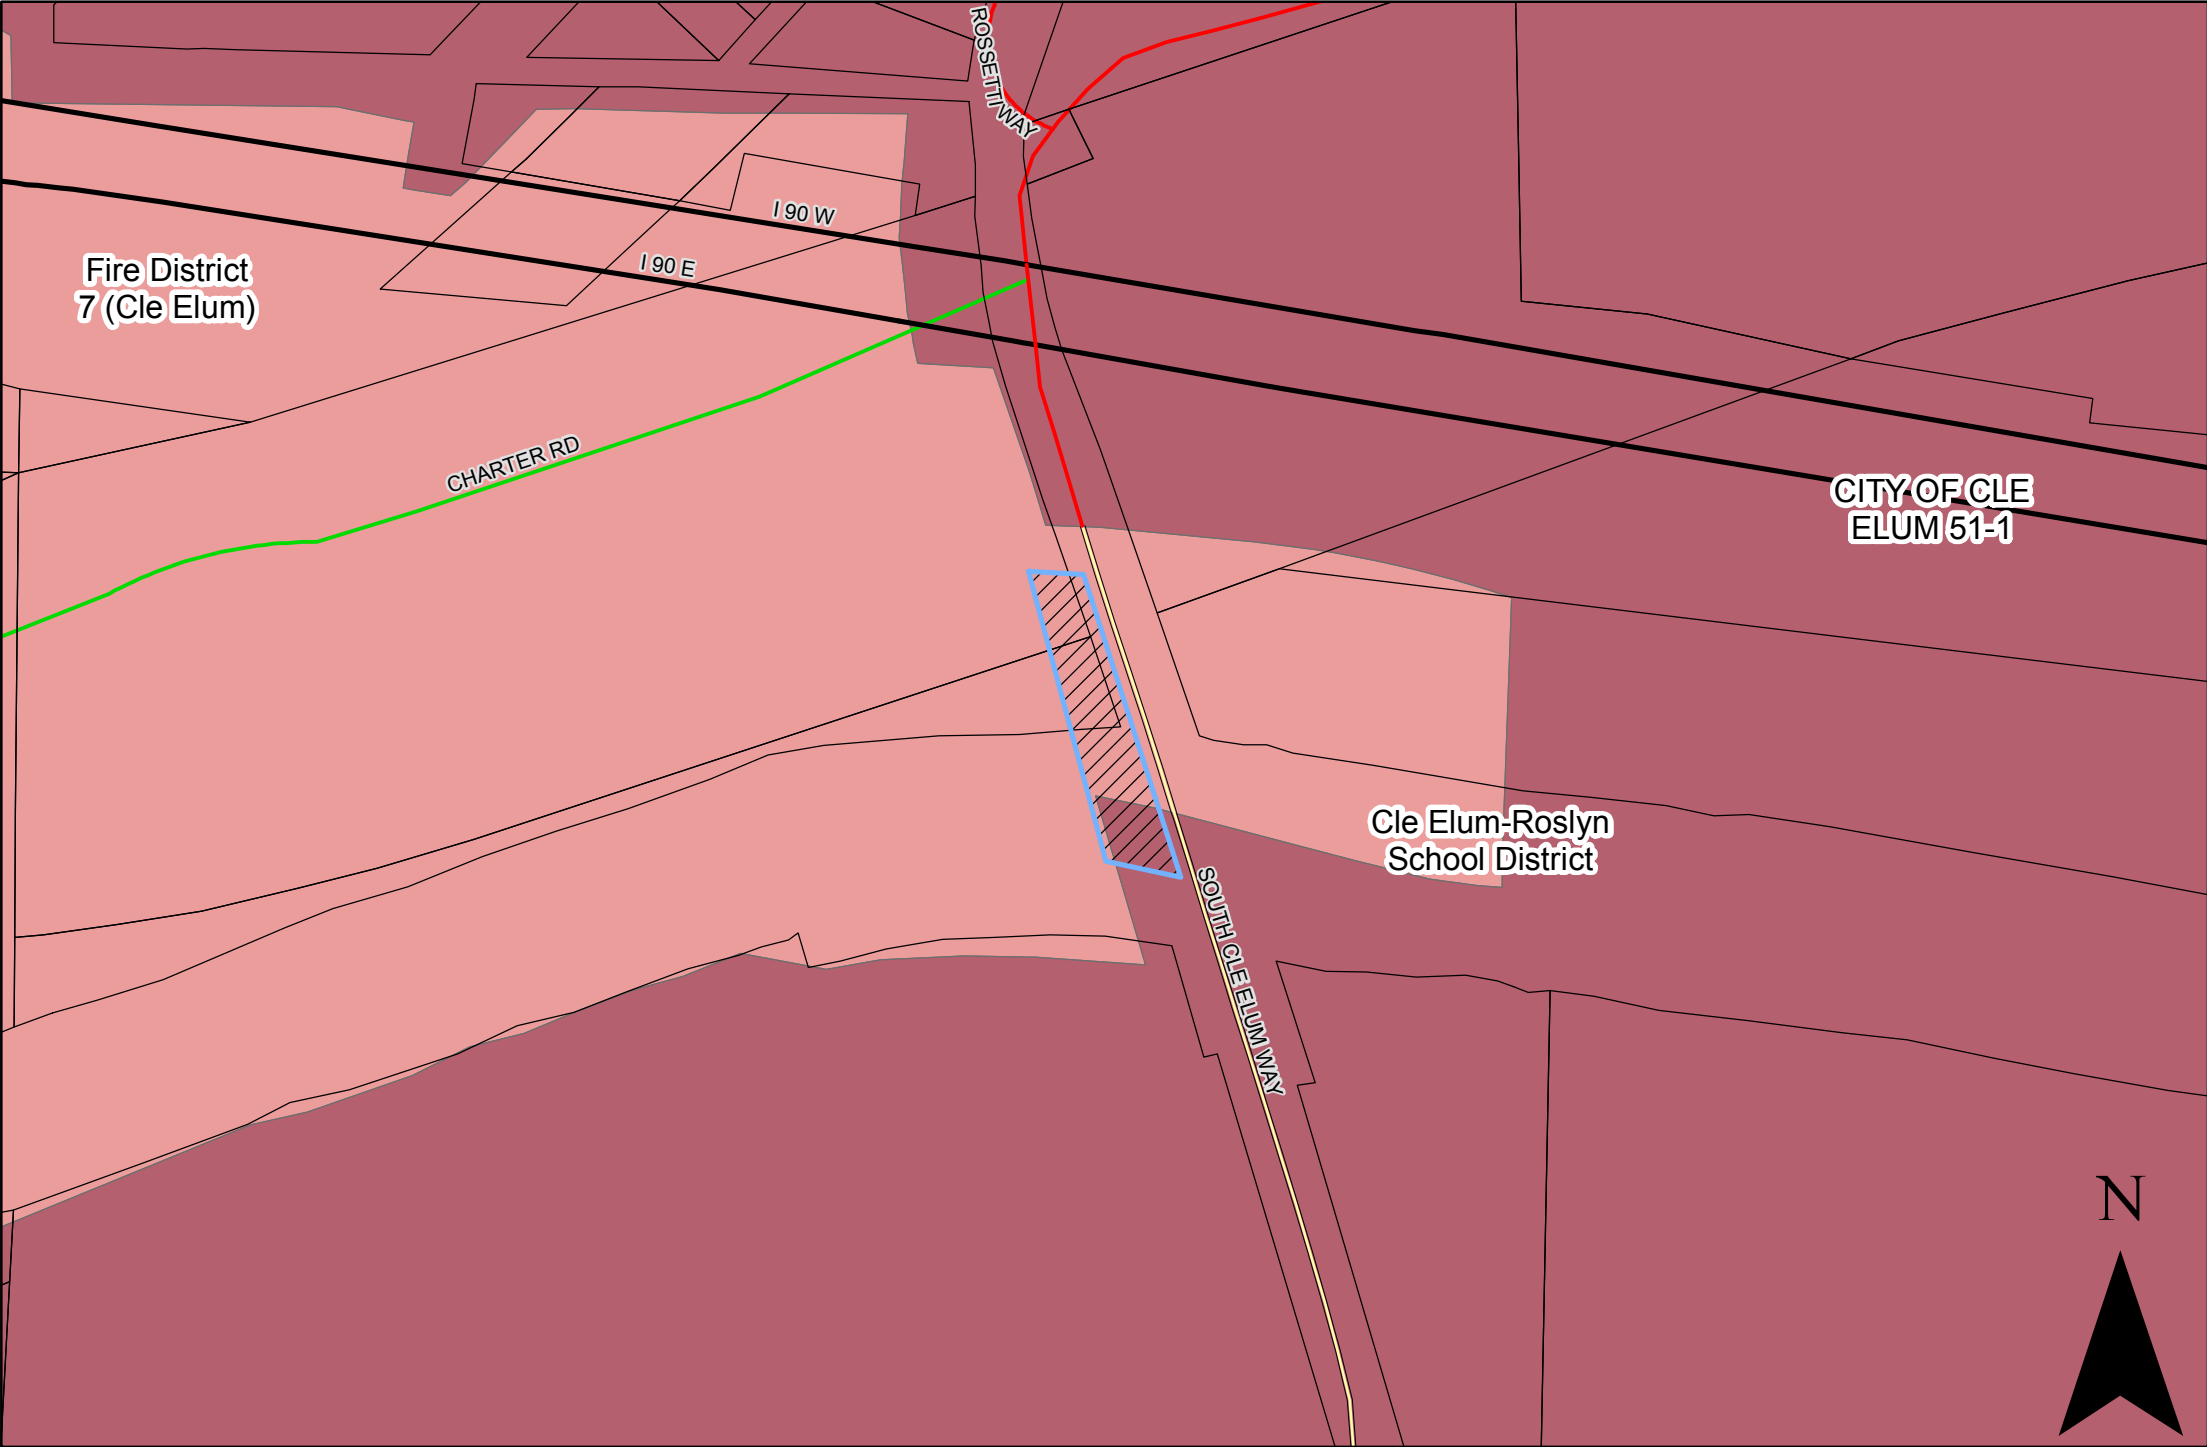

SX-18-00023 City of Cle Elum

1:2,000

School and Fire Districts